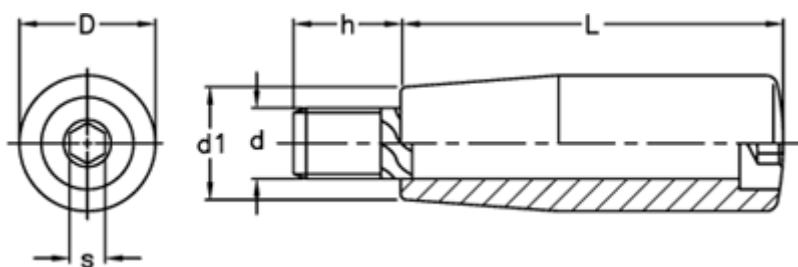

# Data Sheet

Article number: 2304024701

Description: E+G Revolving handle  
I.481/80+x-M8

## Measures

---

D = 26

d1 = 21

d 6g = M8

h = 15

L = 80

s = 6